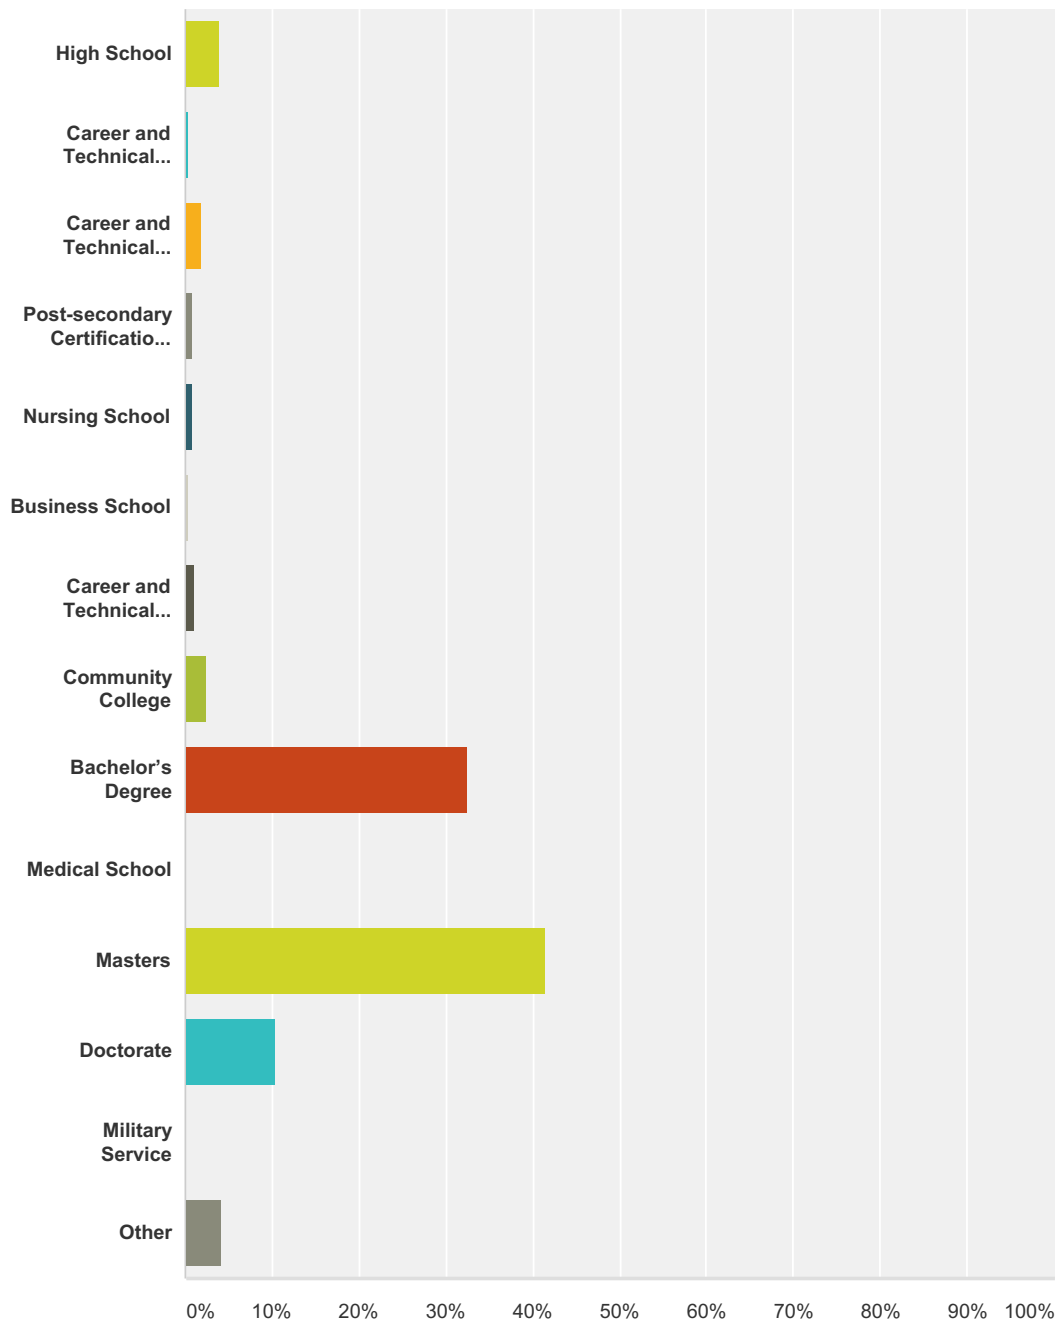

### Q17 What is the highest level of education you have completed?

Answered: 637 Skipped: 49

Answer Choices	Responses
High School	3.92% 25
Career and Technical Education- High School	0.31% 2
Career and Technical Education – Post High School	1.88% 12